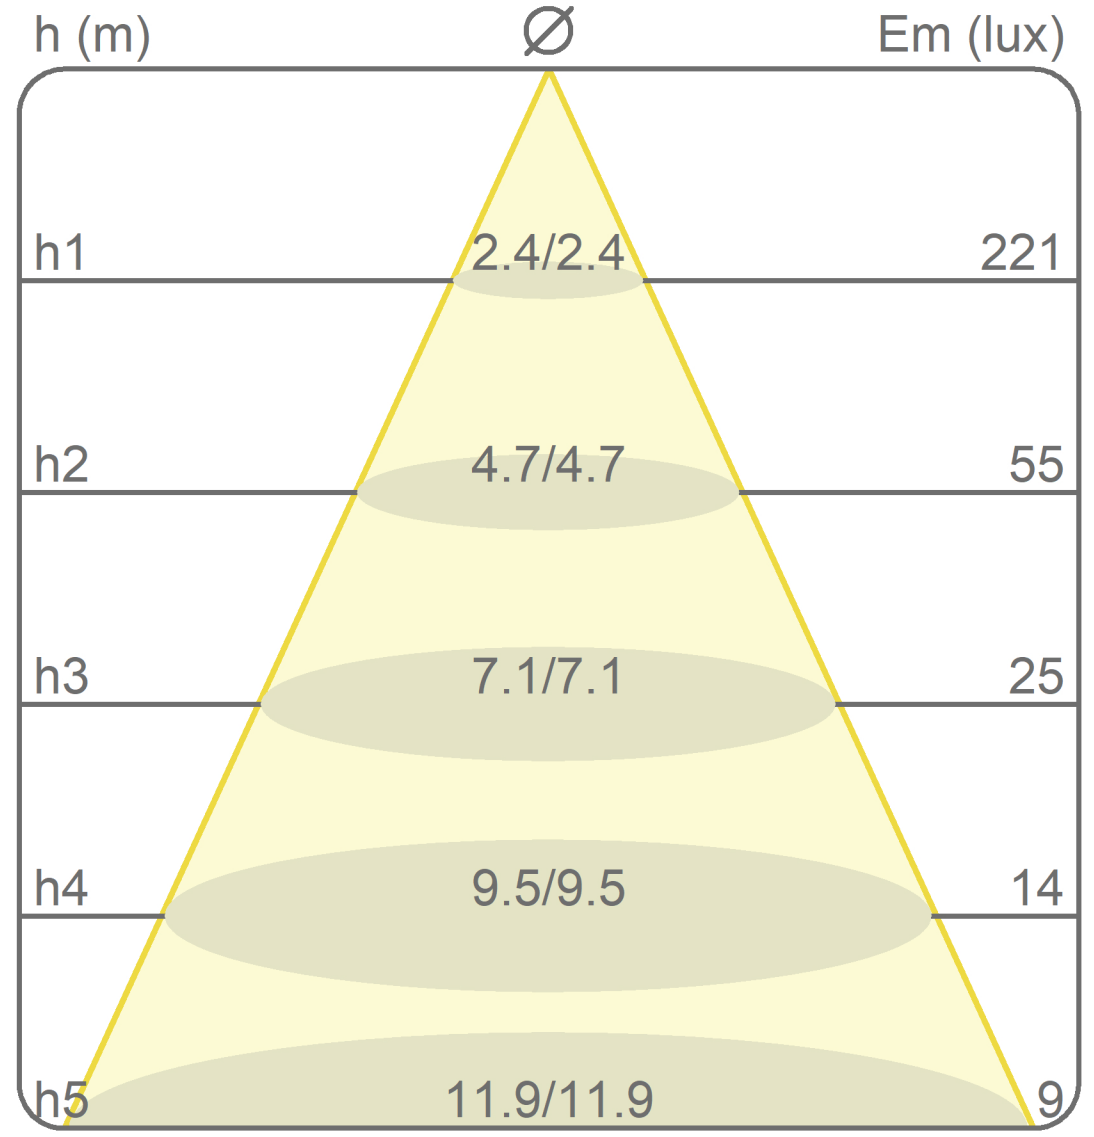

2091/NE CICALA

15W 3783K LED

I_{max} 385 cd/klm α 100° β 100°