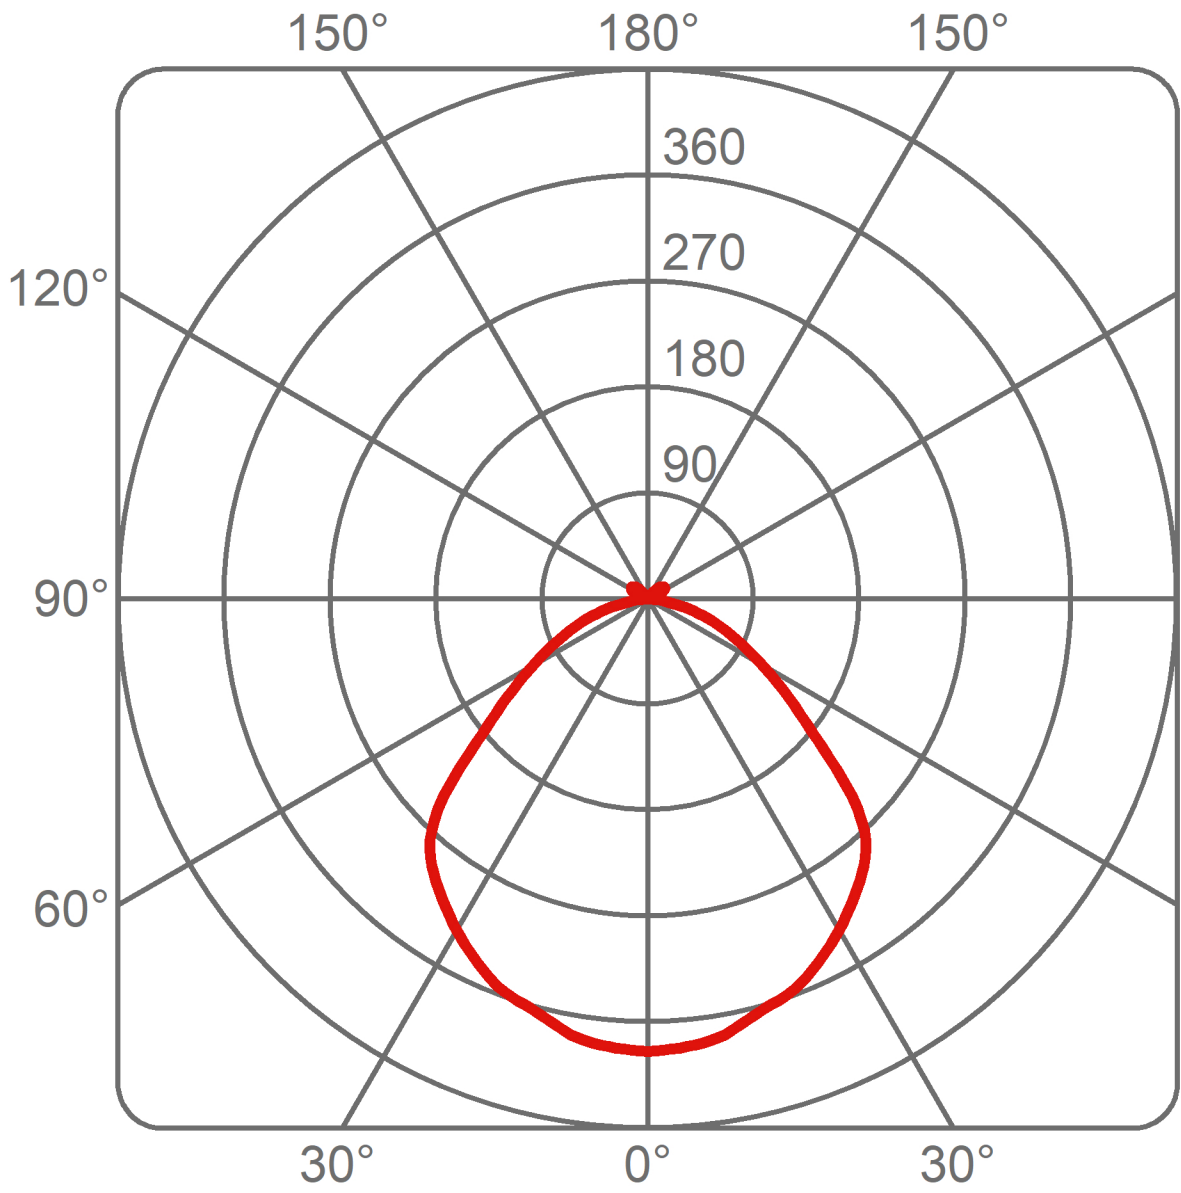

2091/NE CICALA

15W 3783K LED

I_{max} 385 cd/klm α 100° β 100°